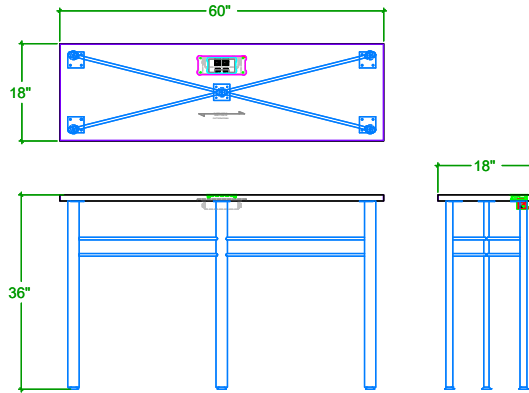

PRODUCT LINE	QUOTE / SALES ORDER Q151237			Name D Hughes	Date 03/02/23
DRAWING NO.		A	RELEASED FOR QUOTE		
		B			
DATE 03/02/23	DRAWN BY D Hughes	C			
	PAGE	D			
FOR QUOTING PURPOSES			E		
		#			

Part Number: DANIO